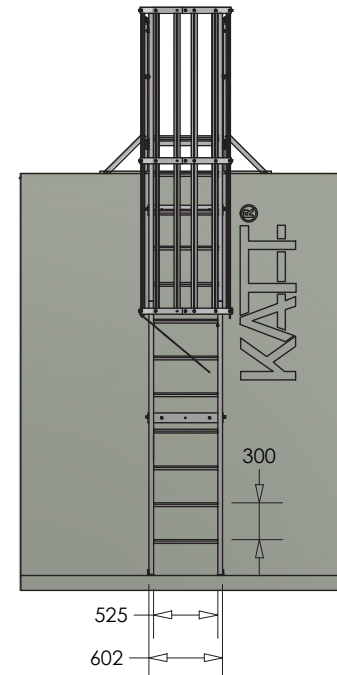

NOTES:

- VERTICAL - 90°
- MAX HEIGHT WITHOUT CAGE - 3500mm
- MAX HEIGHT - 6000mm
- SHOWN WITH 2400/3000mm ADJUSTABLE LANDING/WALKWAY KIT

*This drawing remains the property of Kattsafe and may not be changed without written permission*