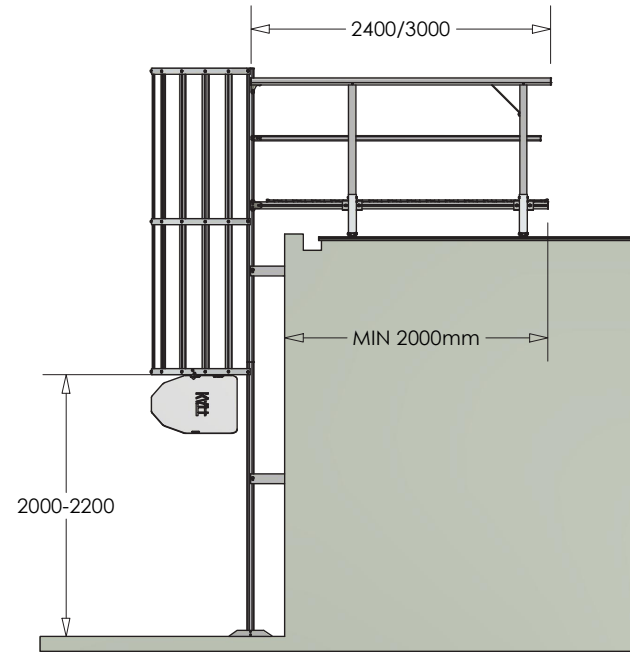

NOTES:

- VERTICAL - 90°
- MAX HEIGHT WITHOUT CAGE - 3500mm
- MAX HEIGHT - 6000mm
- SHOWN WITH 2400/3000mm ADJUSTABLE LANDING/WALKWAY KIT

*This drawing remains the property of Kattsafe and may not be changed without written permission*